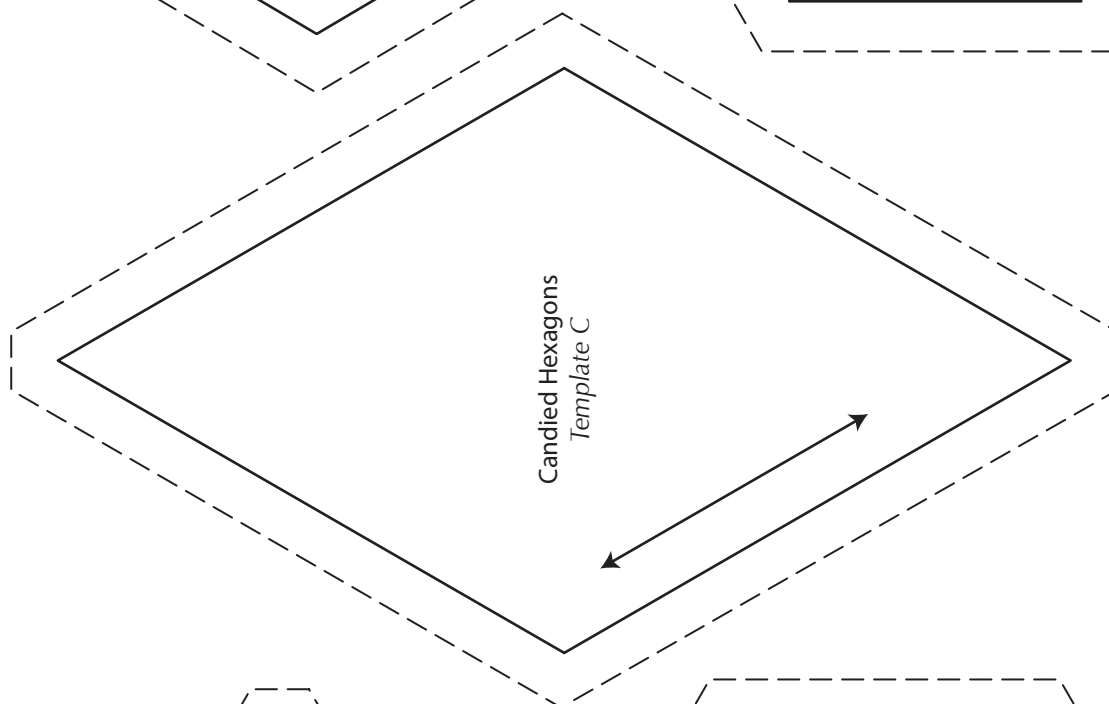

Print your chosen design/templates from the *Quilters Companion* website. Before printing, check the Print dialog box – it is important that in the field next to the words “Page Scaling” you have selected “None” to ensure your design/templates print out at 100%.

# Quilters COMPANION

Copyright Universal Magazines  
*QC Creative Stash and Scrap Quilts No. 1.*  
CANDIED HEXAGONS

1

Print your chosen design/templates from the *Quilters Companion* website. Before printing, check the Print dialog box – it is important that in the field next to the words “Page Scaling” you have selected “None” to ensure your design/templates print out at 100%.