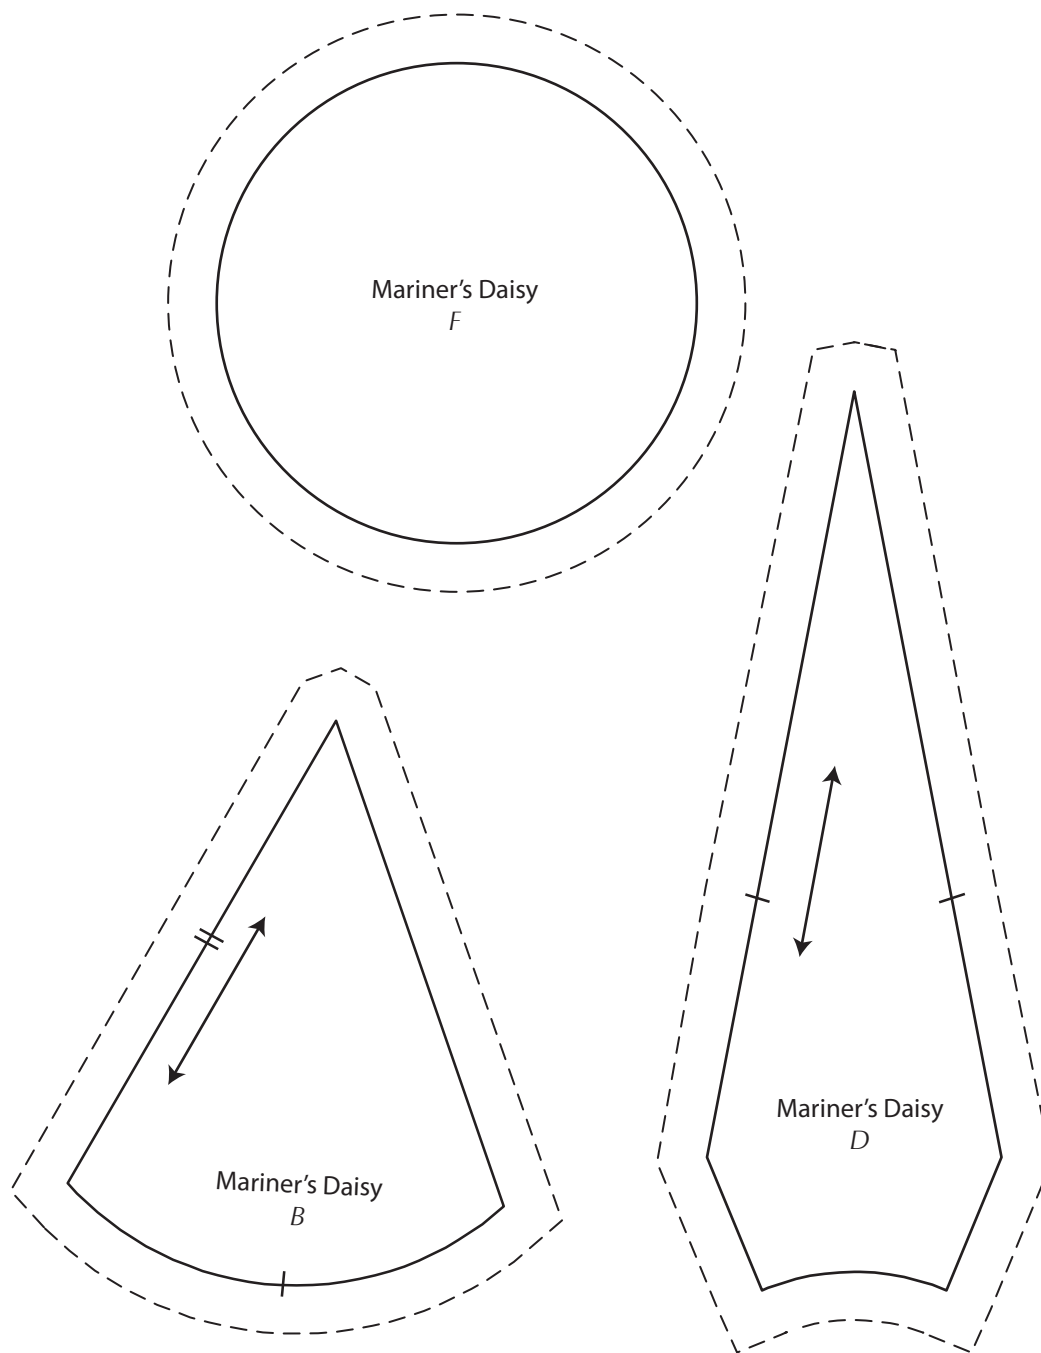

Print your chosen design/templates from the *Quilters Companion* website. Before printing, check the Print dialog box – it is important that in the field next to the words “Page Scaling” you have selected “None” to ensure your design/templates print out at 100%.

Quilters COMPANION

Copyright Universal Magazines
QC Creative Stash and Scrap Quilts No. 1.
MARINER'S DAISY

1

Print your chosen design/templates from the *Quilters Companion* website. Before printing, check the Print dialog box – it is important that in the field next to the words “Page Scaling” you have selected “None” to ensure your design/templates print out at 100%.