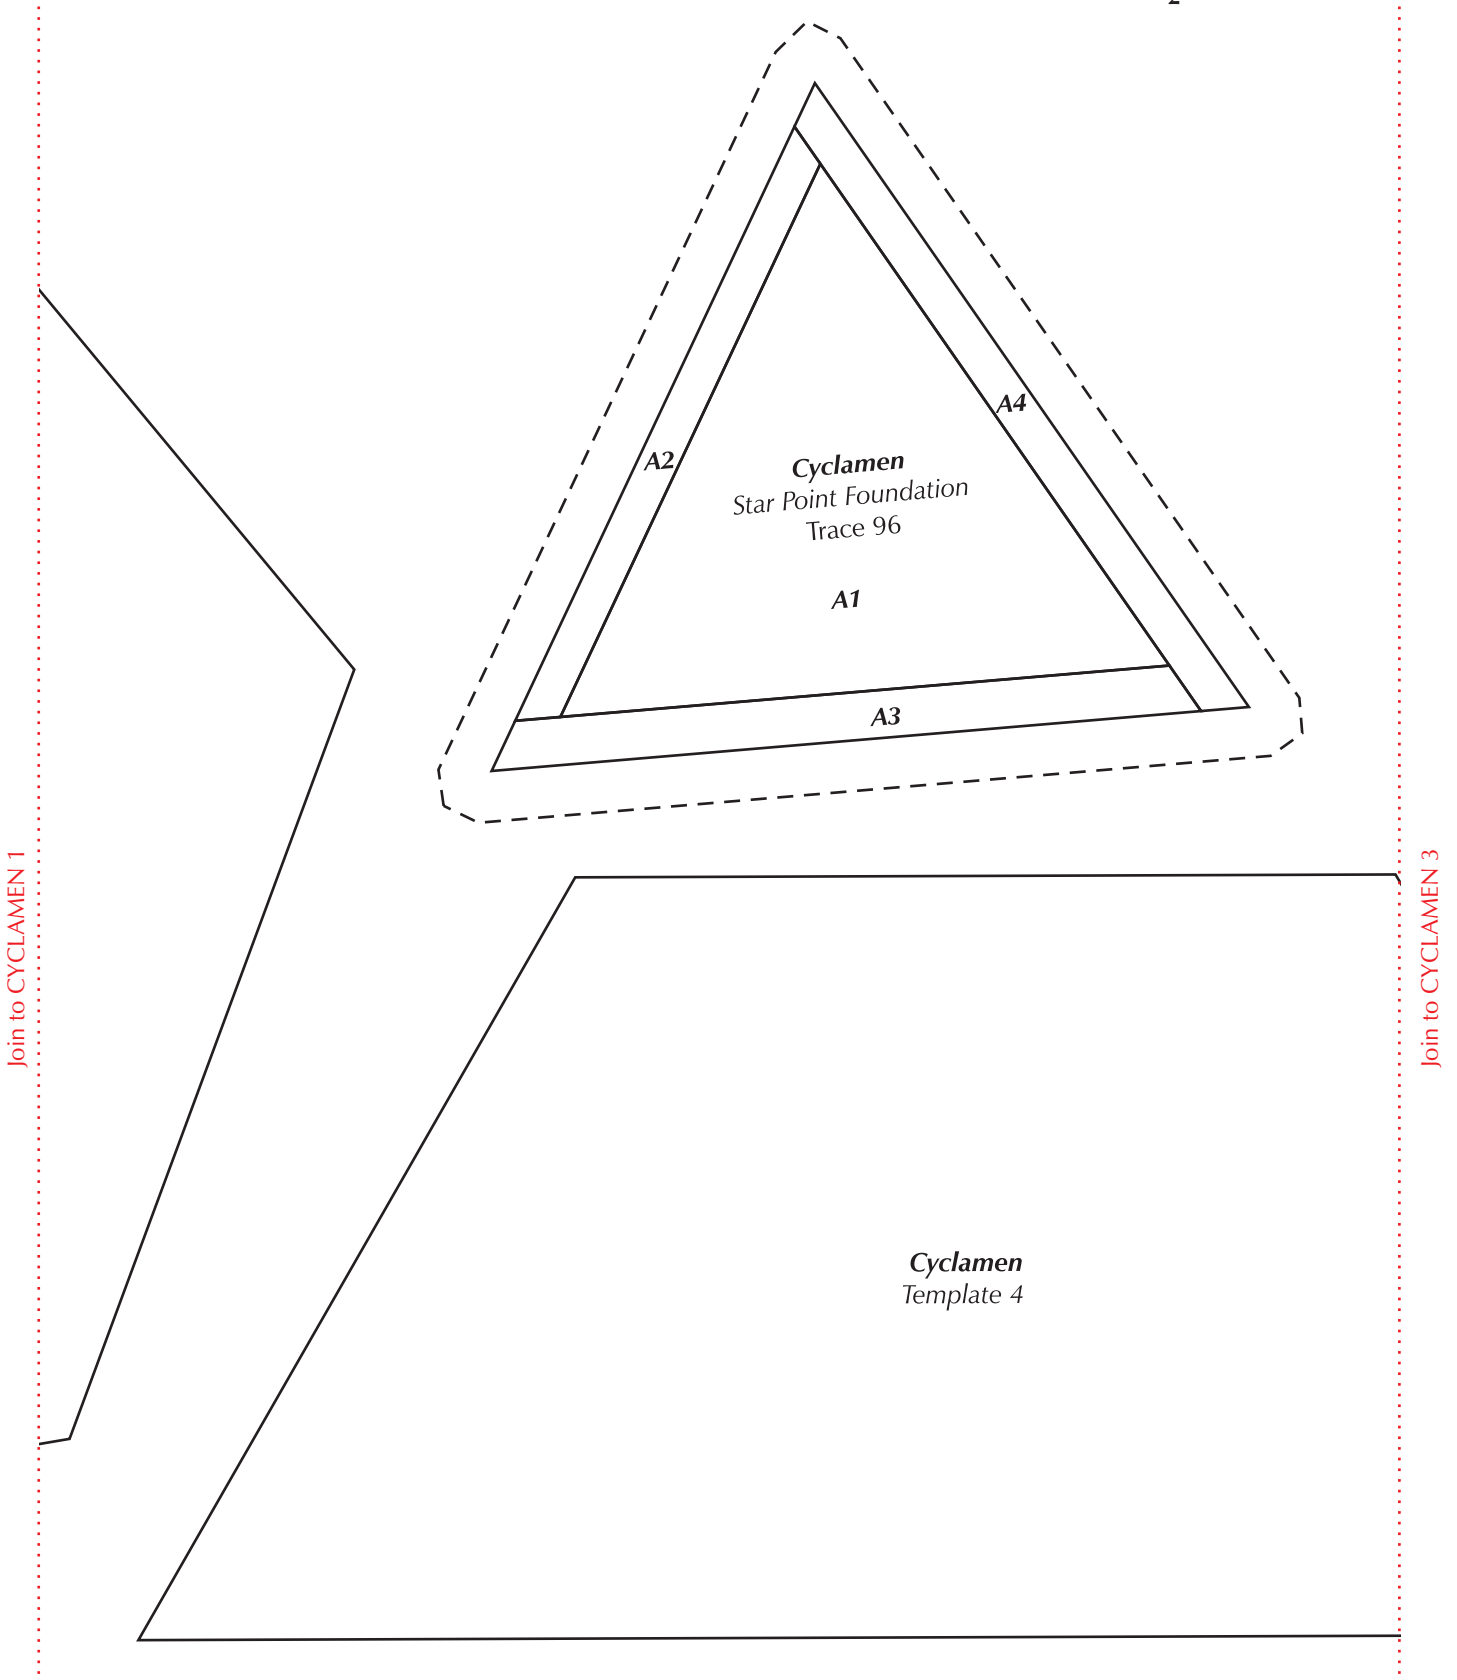

Print your chosen design/templates from the *Quilters Companion* website. Before printing, check the Print dialog box – it is important that in the field next to the words “Page Scaling” you have selected “None” to ensure your design/templates print out at 100%.

Quilters COMPANION

Copyright Universal Magazines
QC#86 Vol.16 No.4 July/August 2017
CYCLAMEN

2