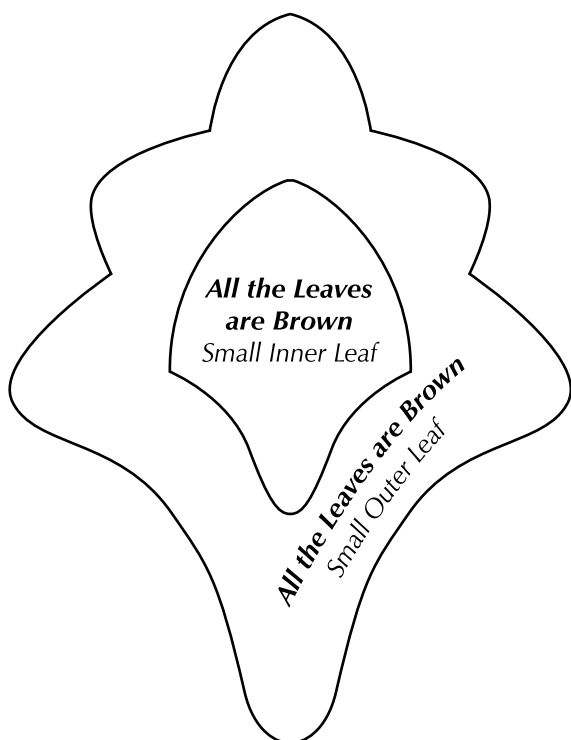

Print your chosen design/templates from the *Quilters Companion* website. Before printing, check the Print dialog box – it is important that in the field next to the words “Page Scaling” you have selected “None” to ensure your design/templates print out at 100%.

Quilters COMPANION

Copyright Universal Magazines
QC#87 Vol.16 No.5 September/October 2017
ALL THE LEAVES ARE BROWN

1