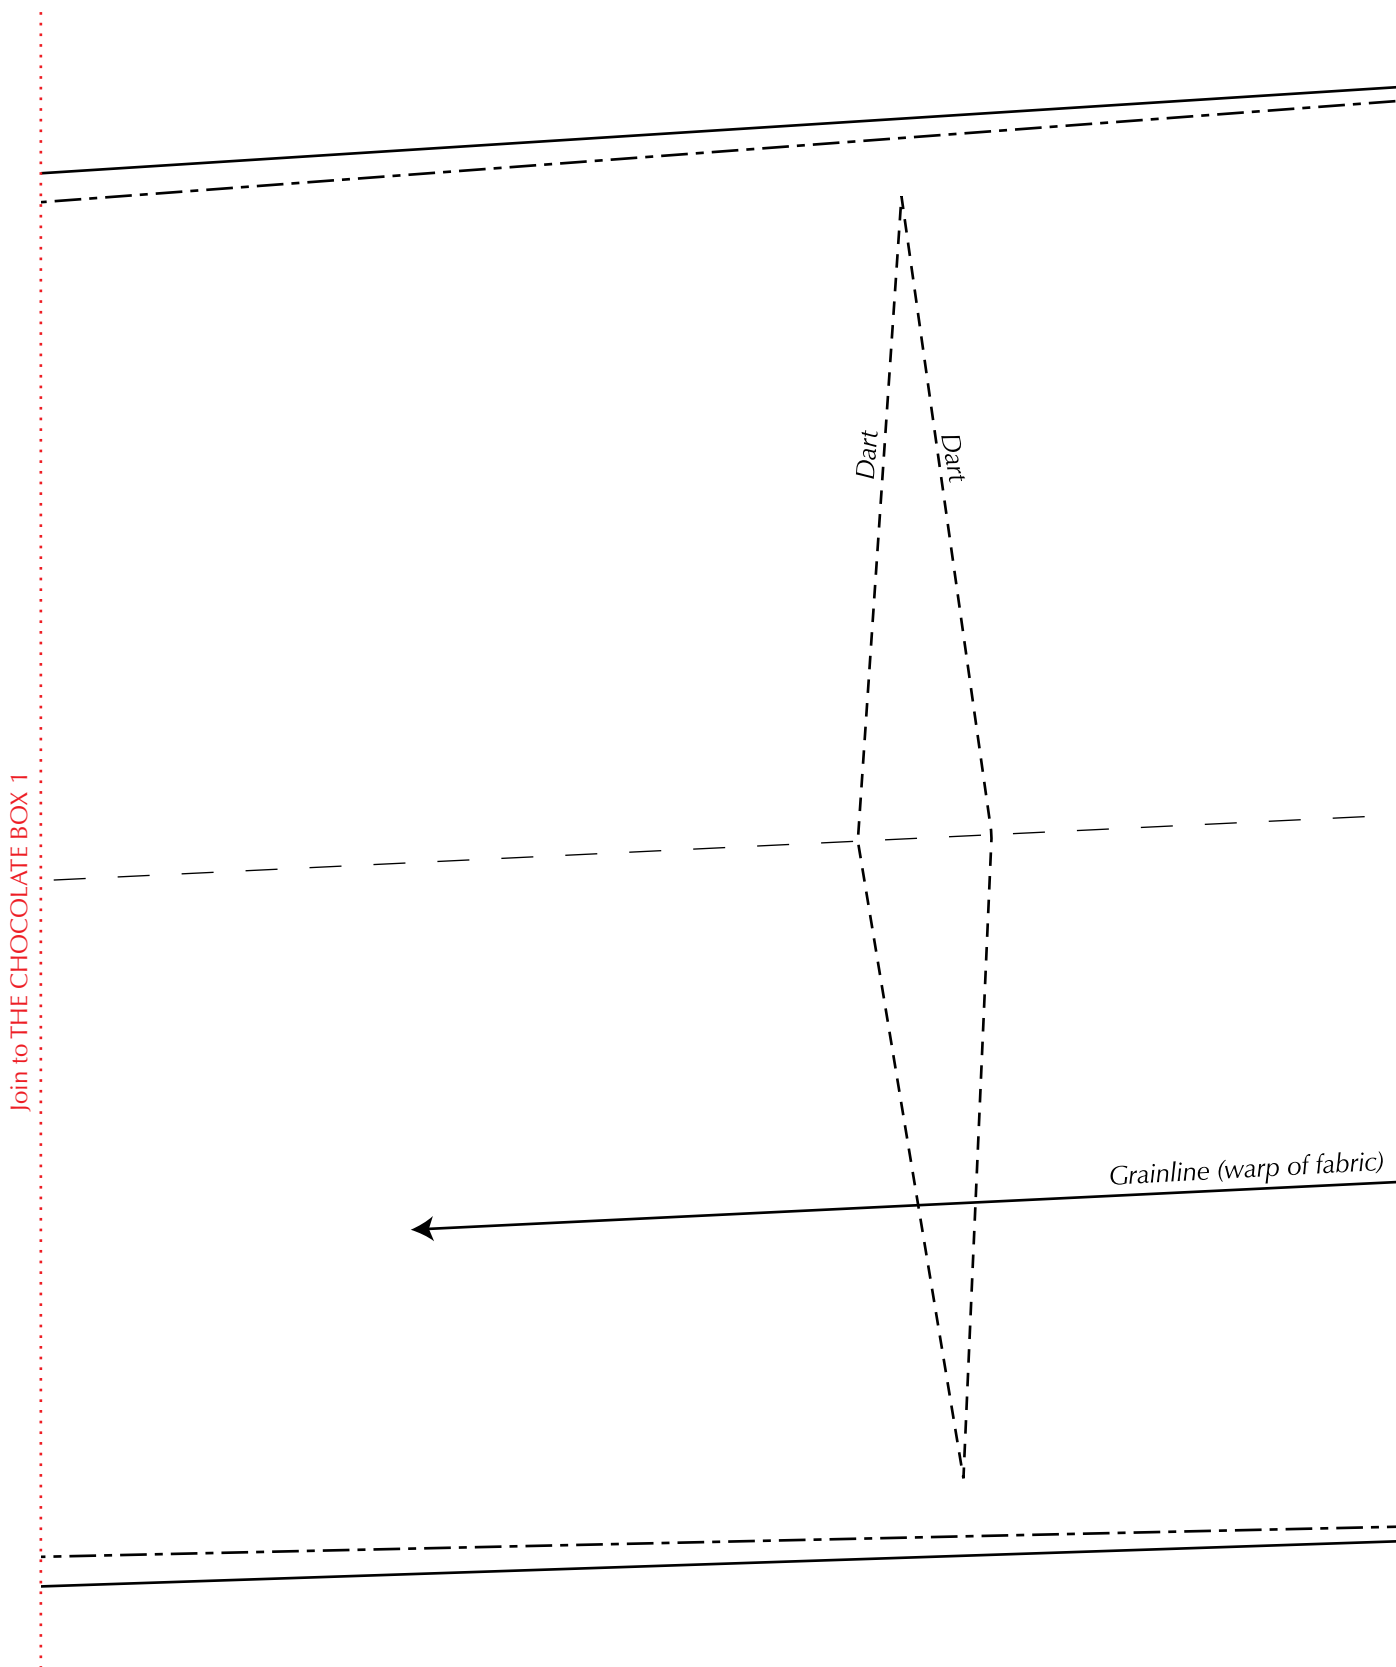

Print your chosen design/templates from the *Quilters Companion* website. Before printing, check the Print dialog box – it is important that in the field next to the words “Page Scaling” you have selected “None” to ensure your design/templates print out at 100%.

Quilters COMPANION

Copyright Universal Magazines

Great Australian Quilts #8

THE CHOCOLATE BOX

2