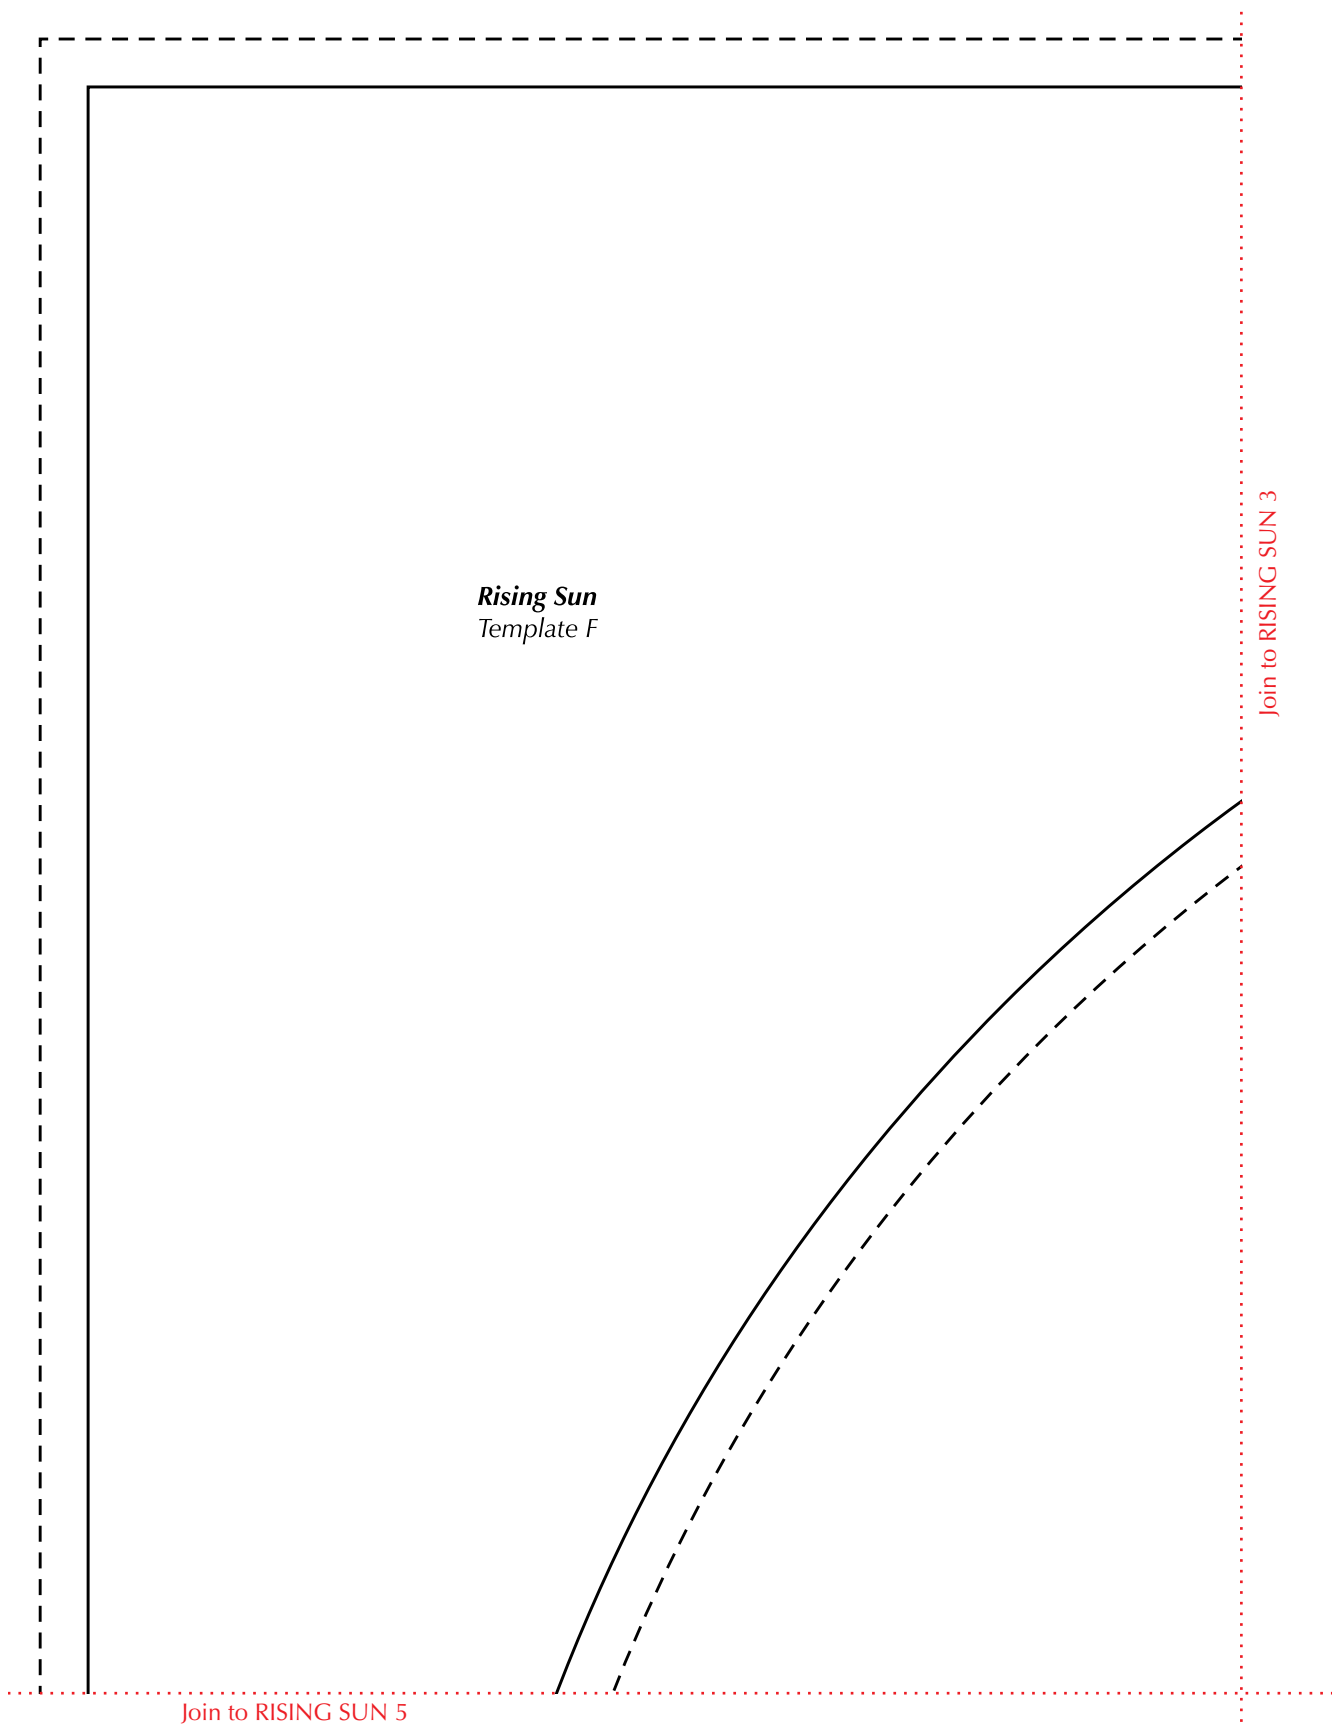

Print your chosen design/templates from the *Quilters Companion* website. Before printing, check the Print dialog box – it is important that in the field next to the words “Page Scaling” you have selected “None” to ensure your design/templates print out at 100%.

Quilters COMPANION

Copyright Universal Magazines
QC#89 Vol.17 No.1 January/February 2018

RISING SUN

4

Rising Sun
Template F

Join to RISING SUN 5

Join to RISING SUN 3