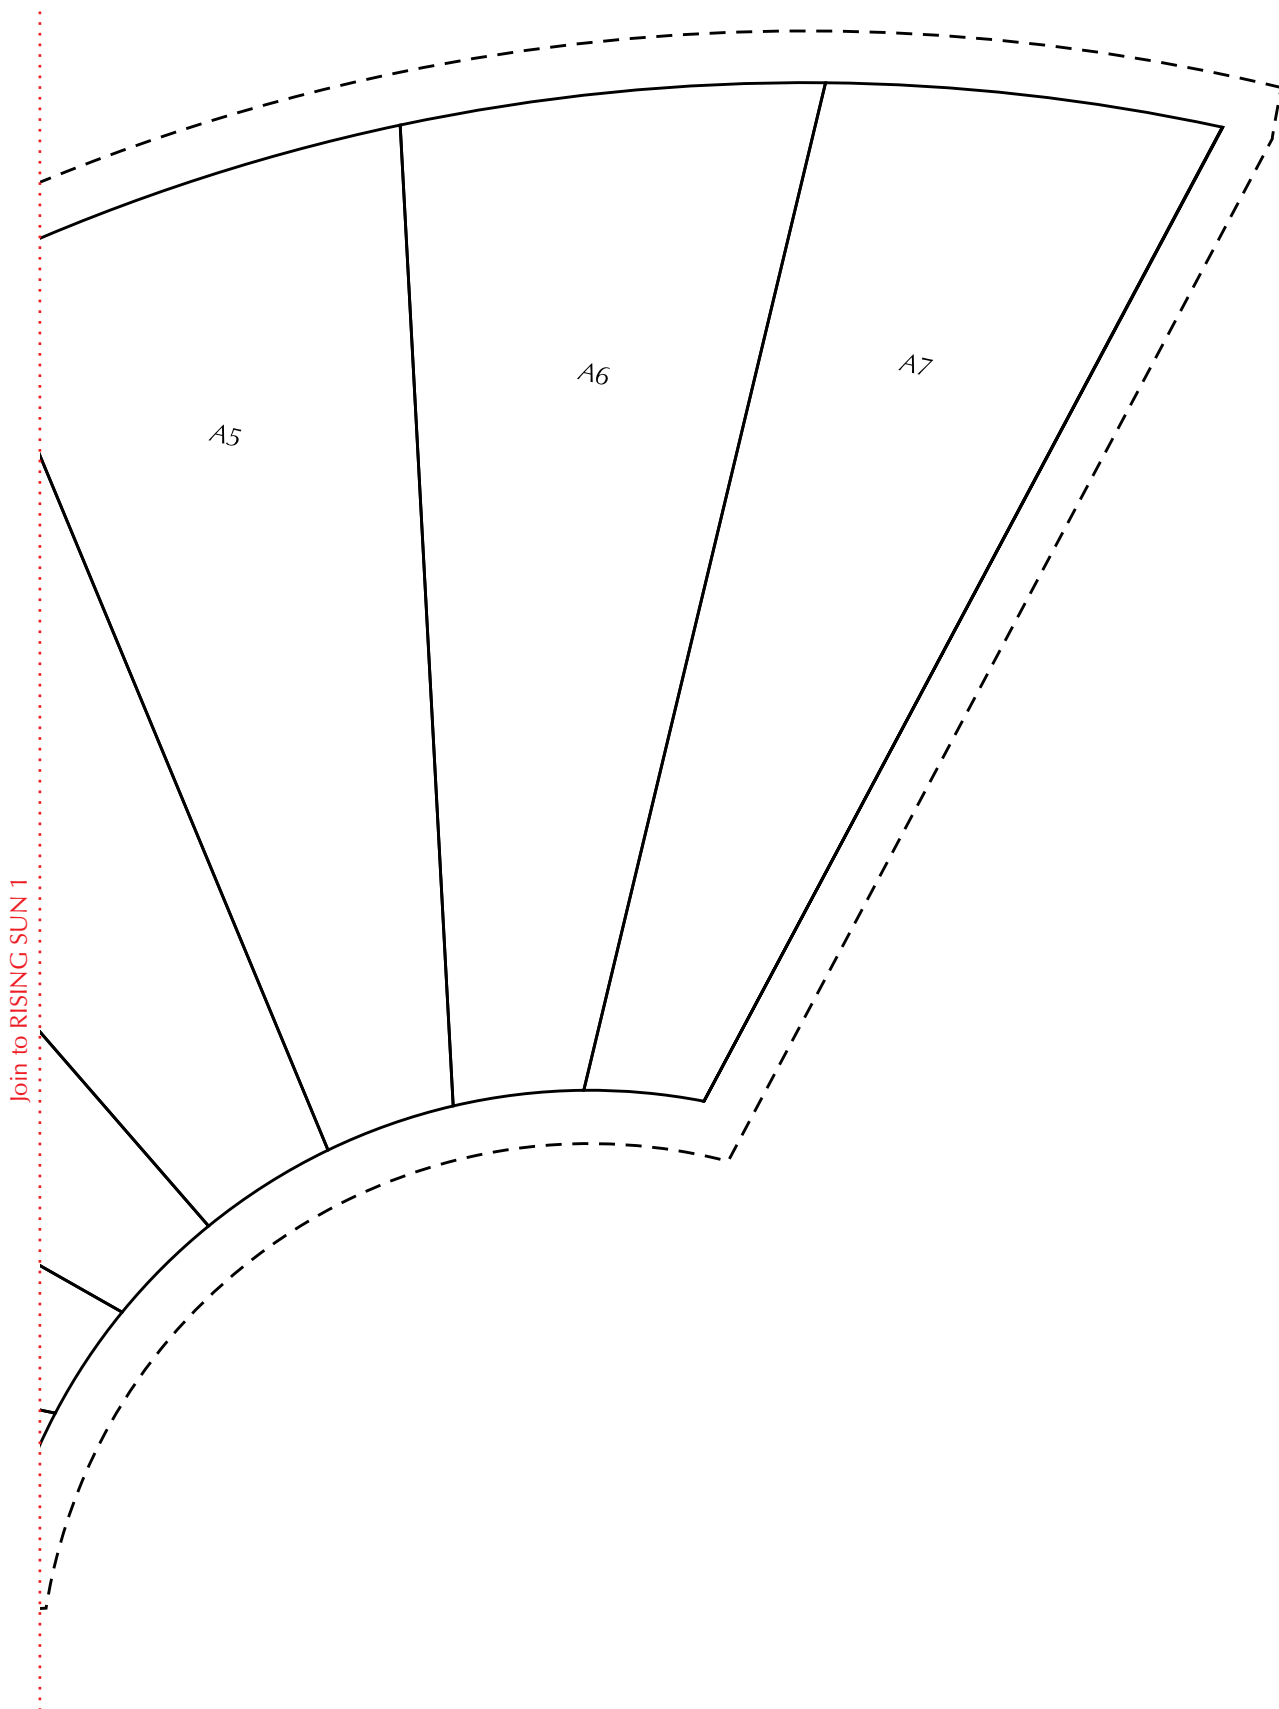

Print your chosen design/templates from the *Quilters Companion* website. Before printing, check the Print dialog box – it is important that in the field next to the words “Page Scaling” you have selected “None” to ensure your design/templates print out at 100%.

Quilters COMPANION

Copyright Universal Magazines
QC#89 Vol.17 No.1 January/February 2018
RISING SUN

2