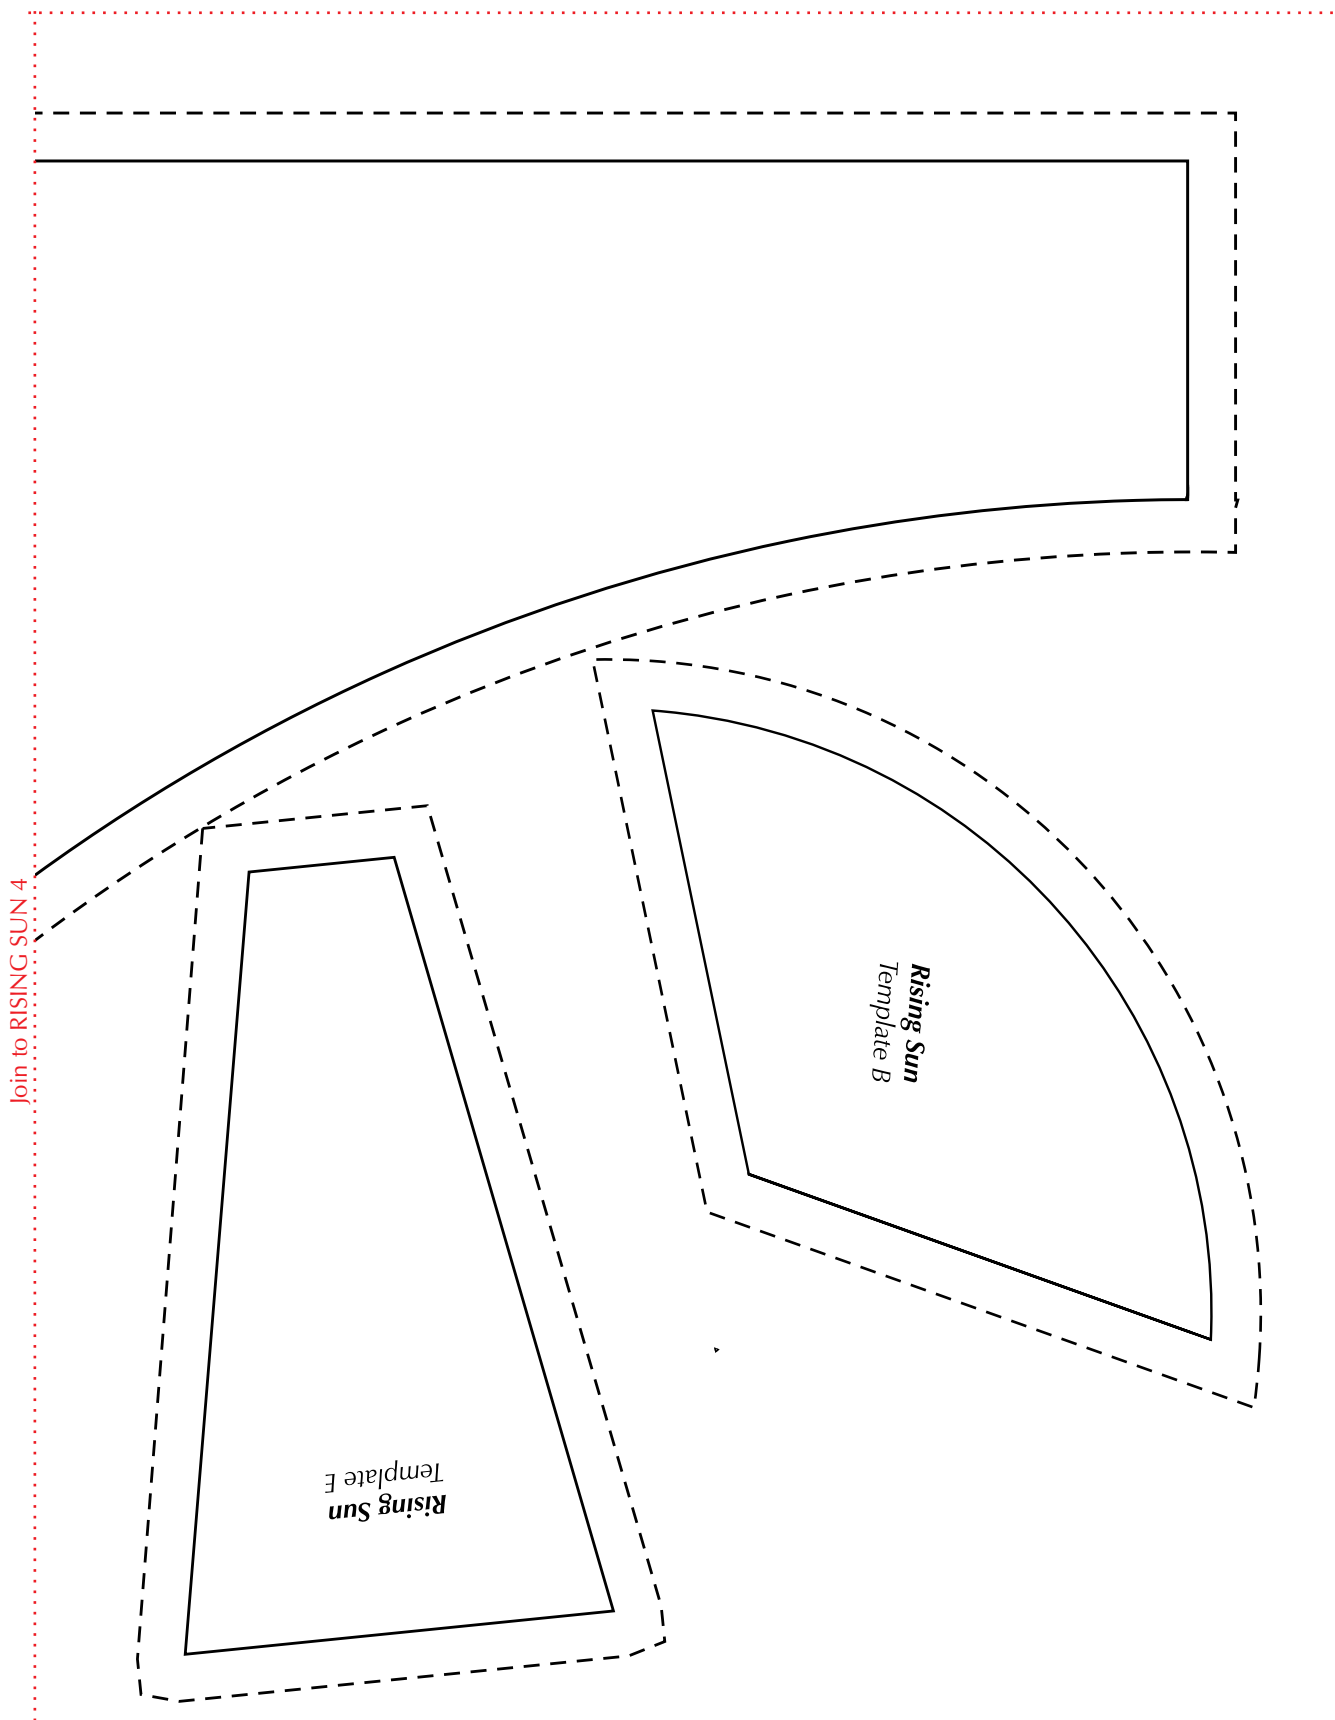

Print your chosen design/templates from the *Quilters Companion* website. Before printing, check the Print dialog box – it is important that in the field next to the words “Page Scaling” you have selected “None” to ensure your design/templates print out at 100%.

Quilters COMPANION

Copyright Universal Magazines
QC#89 Vol.17 No.1 January/February 2018
RISING SUN

3