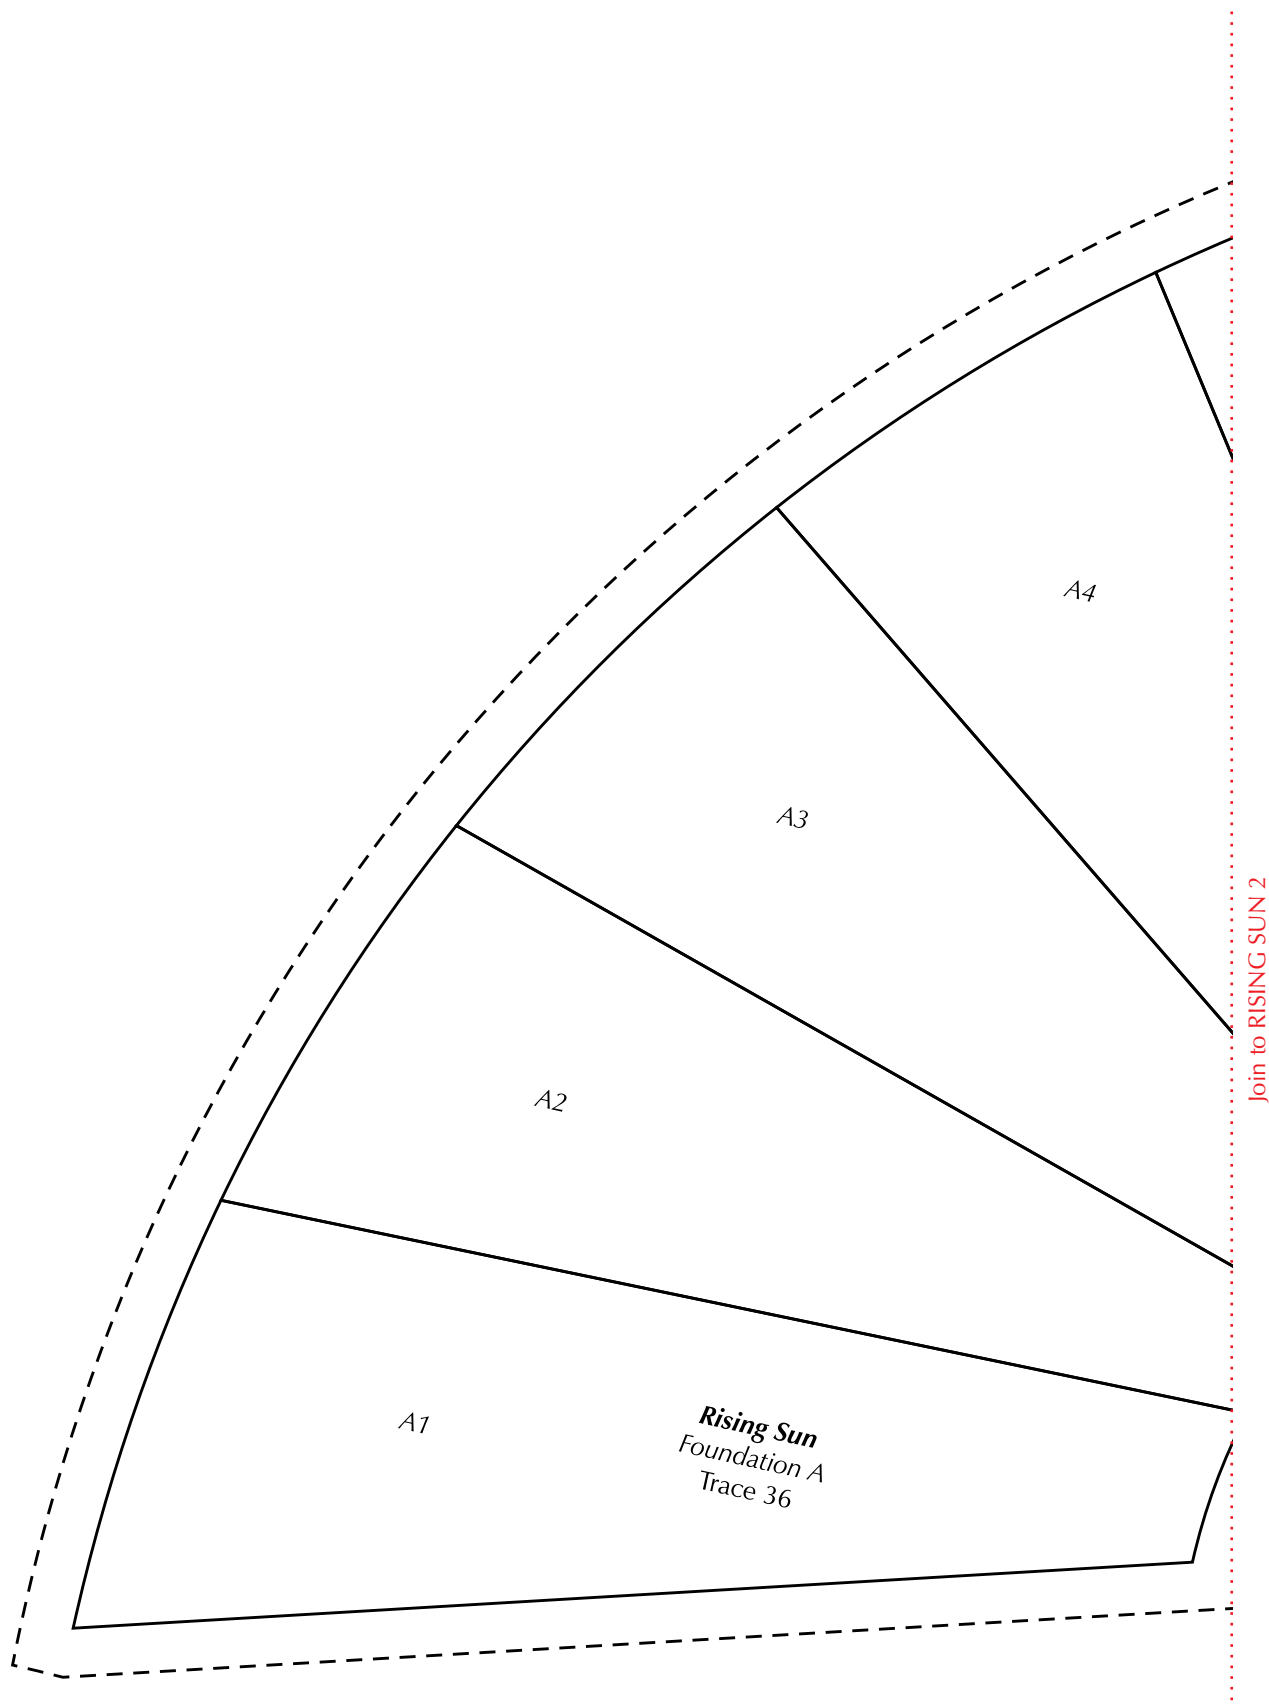

Print your chosen design/templates from the *Quilters Companion* website. Before printing, check the Print dialog box – it is important that in the field next to the words “Page Scaling” you have selected “None” to ensure your design/templates print out at 100%.

Quilters COMPANION

Copyright Universal Magazines
QC#89 Vol.17 No.1 January/February 2018
RISING SUN

1