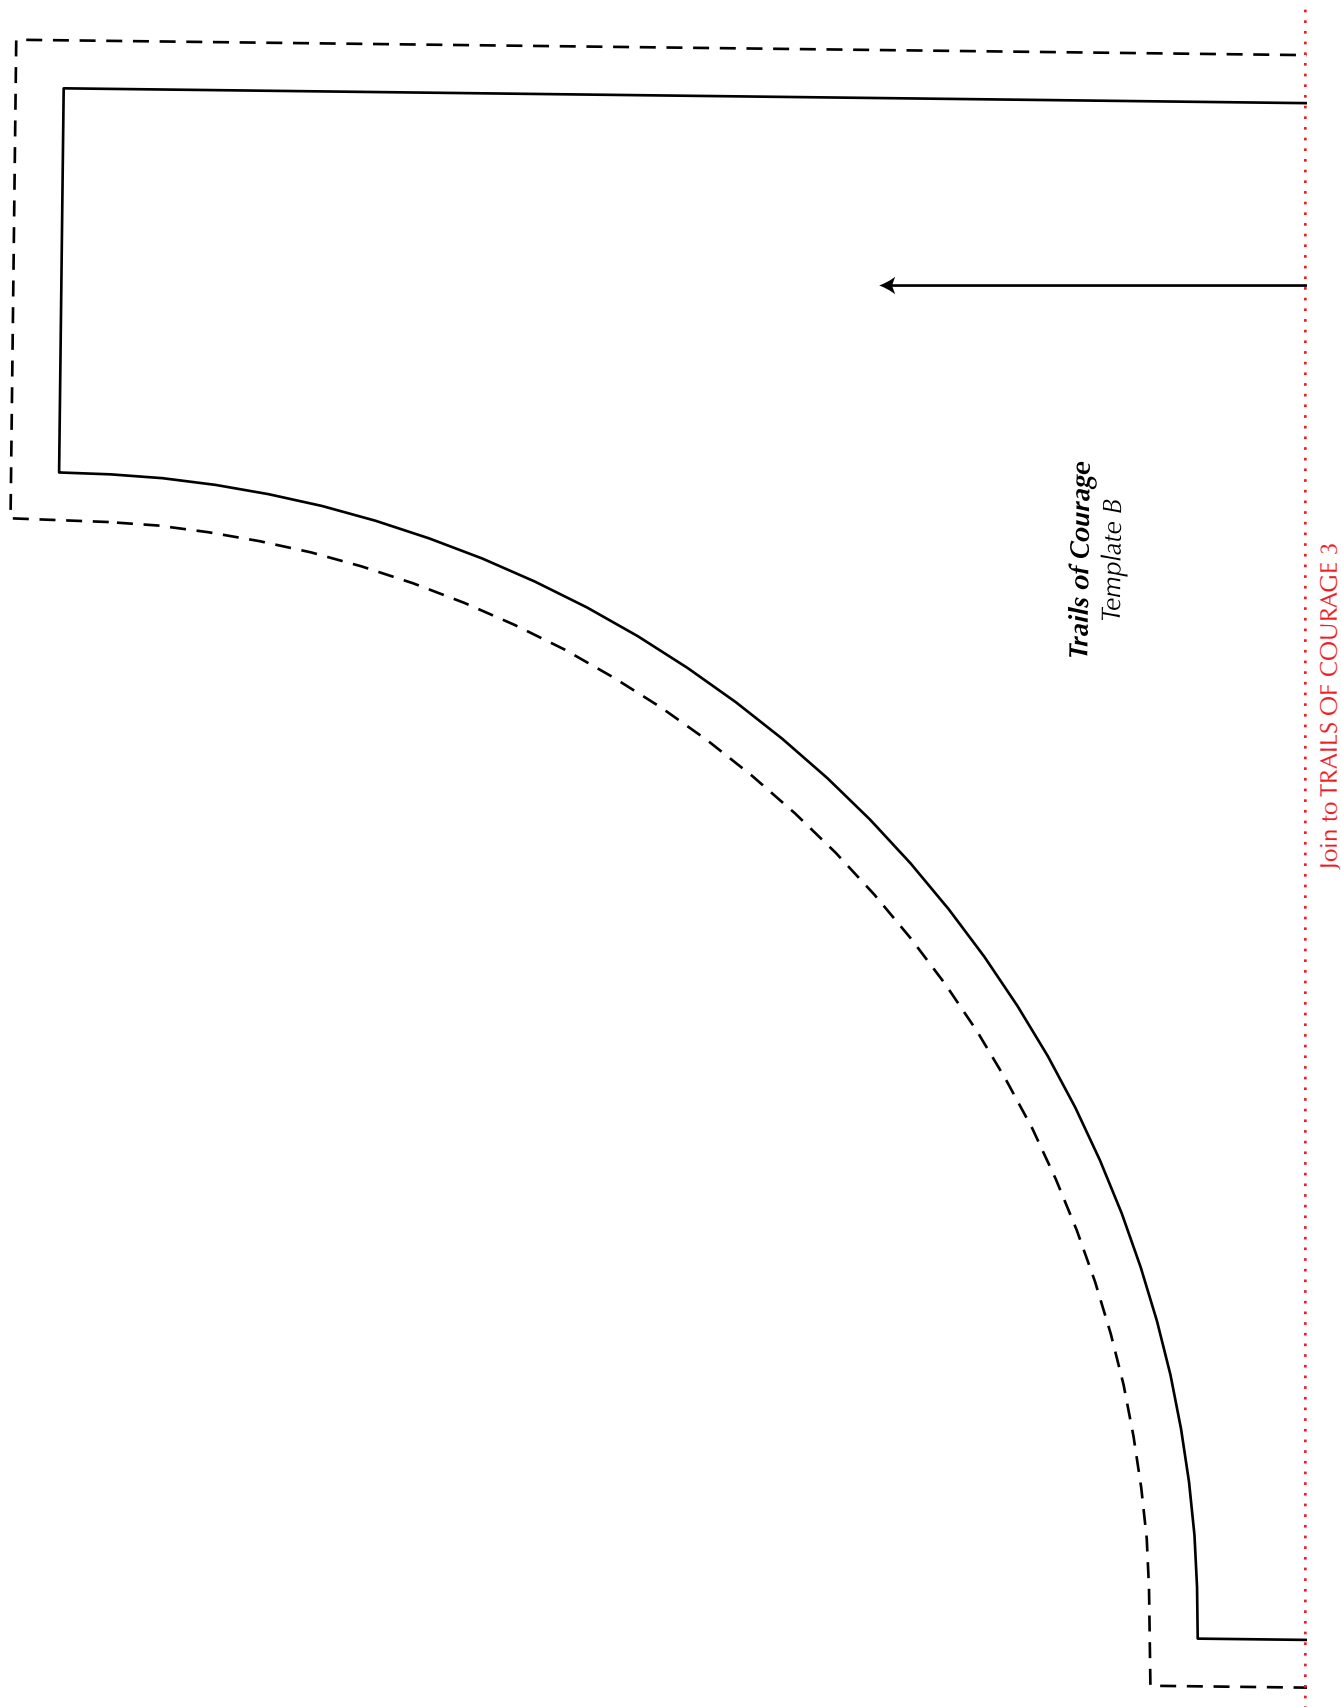

Print your chosen design/templates from the *Quilters Companion* website. Before printing, check the Print dialog box – it is important that in the field next to the words “Page Scaling” you have selected “None” to ensure your design/templates print out at 100%.

Quilters COMPANION

Copyright Universal Magazines
QC#89 Vol.17 No.1 January/February 2018
TRAILS OF COURAGE

2