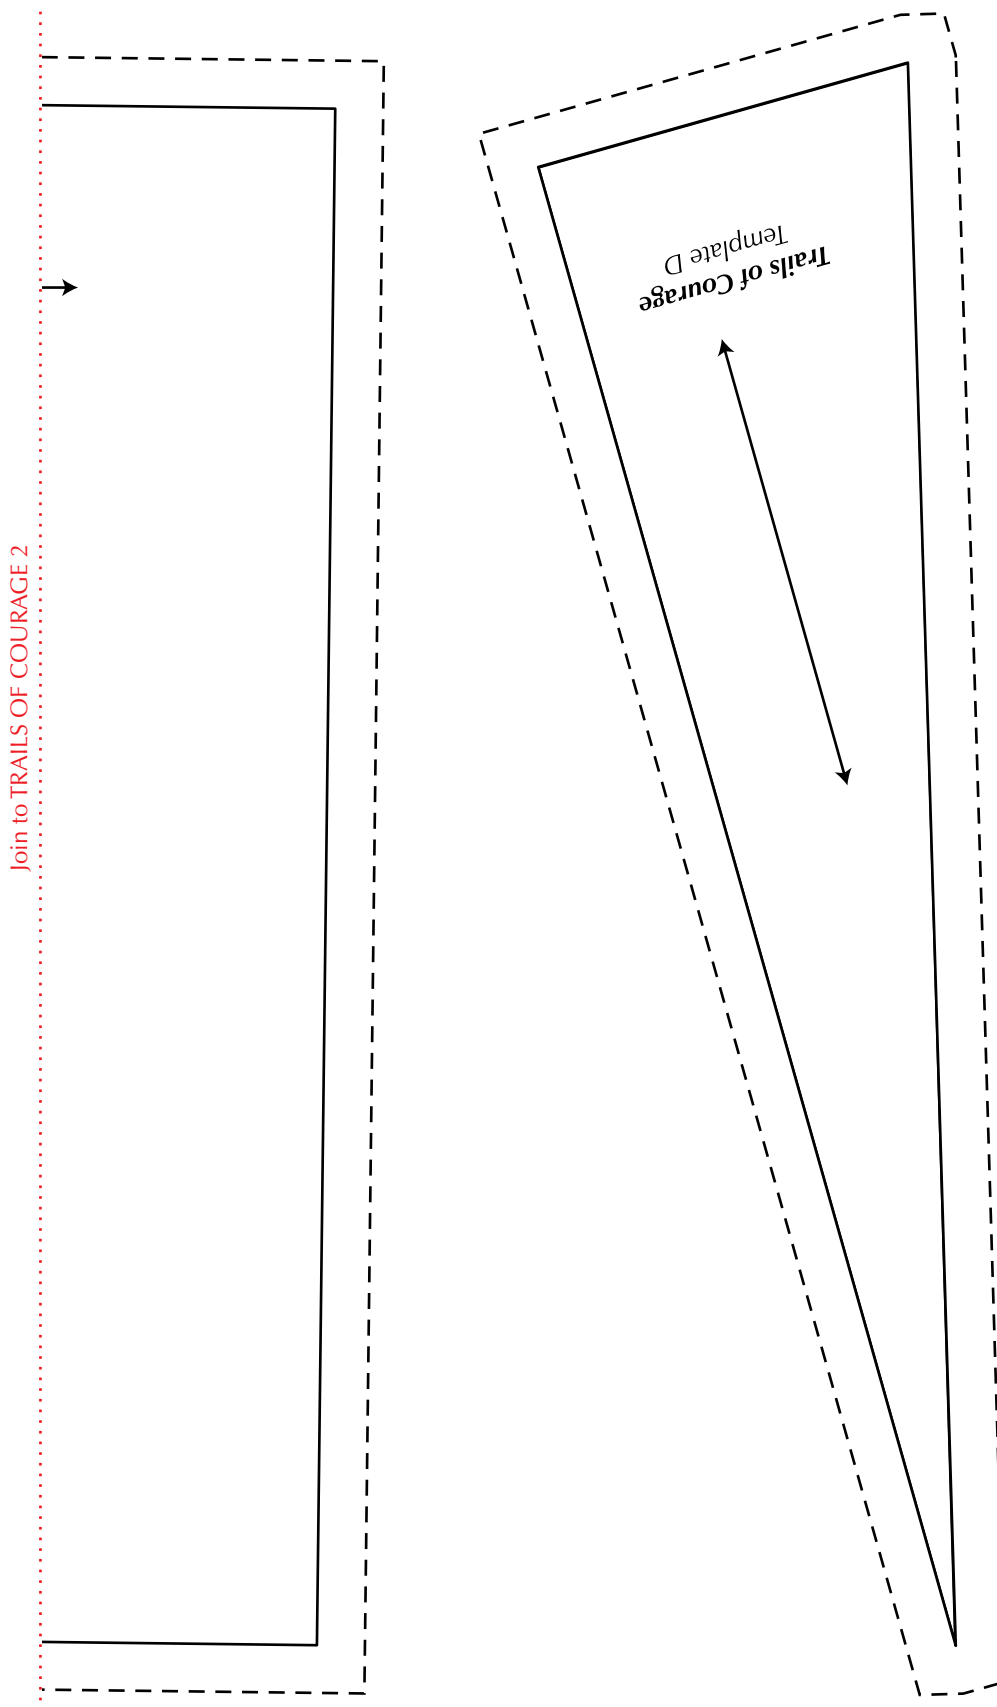

Print your chosen design/templates from the *Quilters Companion* website. Before printing, check the Print dialog box – it is important that in the field next to the words “Page Scaling” you have selected “None” to ensure your design/templates print out at 100%.

Quilters COMPANION

Copyright Universal Magazines
QC#89 Vol.17 No.1 January/February 2018
TRAILS OF COURAGE

3