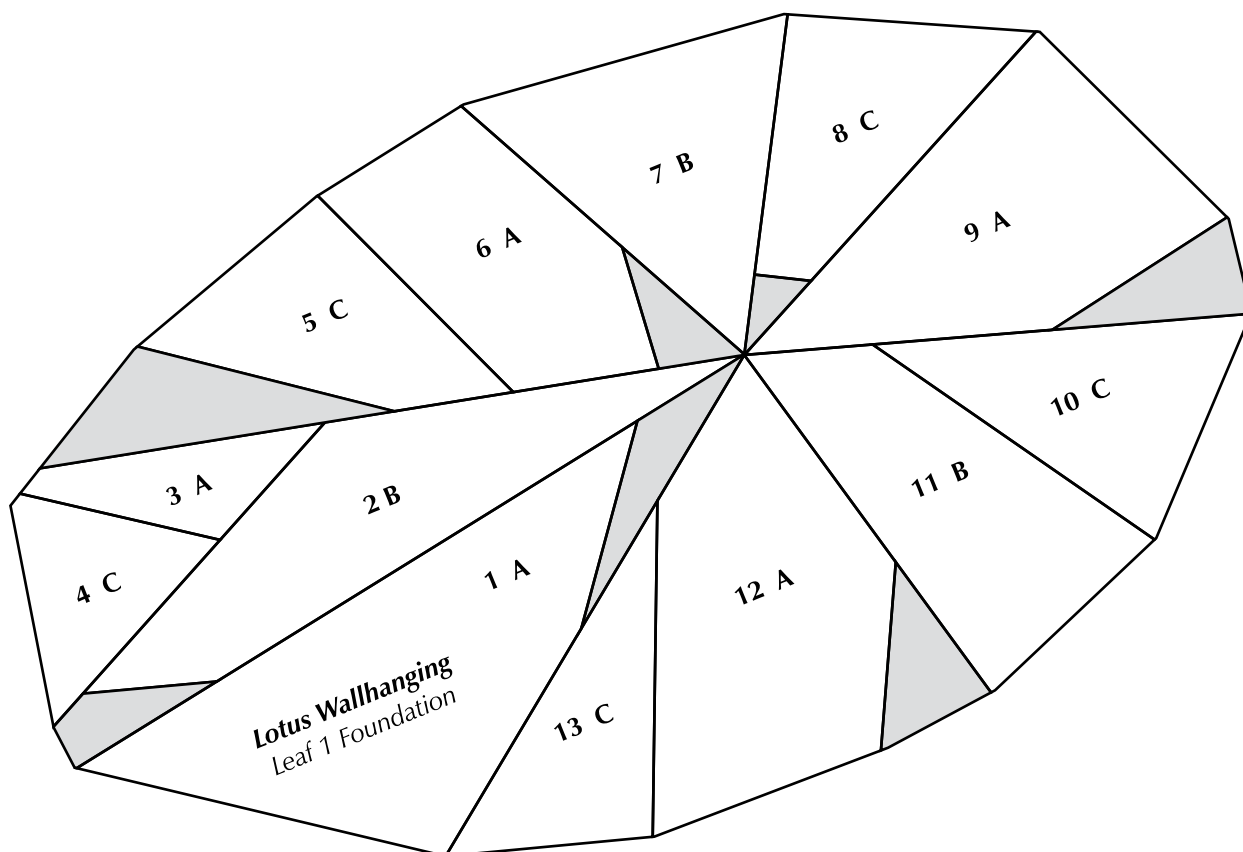

Print your chosen design/templates from the *Quilters Companion* website. Before printing, check the Print dialog box – it is important that in the field next to the words “Page Scaling” you have selected “None” to ensure your design/templates print out at 100%.

Quilters COMPANION

Copyright Universal Magazines
QC#91 Vol.17 No.3 May/June 2018
LOTUS WALLHANGING

1

Print your chosen design/templates from the *Quilters Companion* website. Before printing, check the Print dialog box – it is important that in the field next to the words “Page Scaling” you have selected “None” to ensure your design/templates print out at 100%.