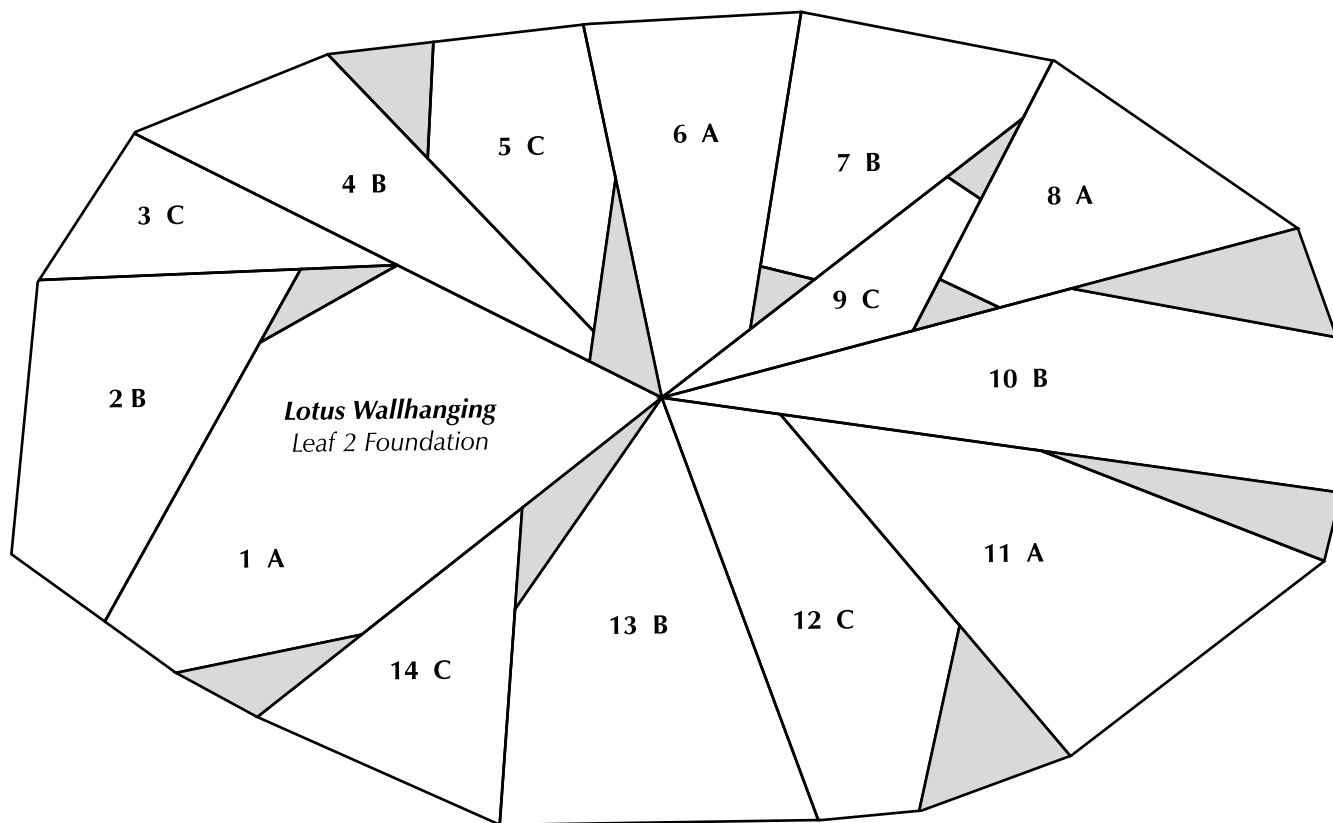

Print your chosen design/templates from the *Quilters Companion* website. Before printing, check the Print dialog box – it is important that in the field next to the words “Page Scaling” you have selected “None” to ensure your design/templates print out at 100%.

Quilters COMPANION

Copyright Universal Magazines
QC#91 Vol.17 No.3 May/June 2018
LOTUS WALLHANGING

2